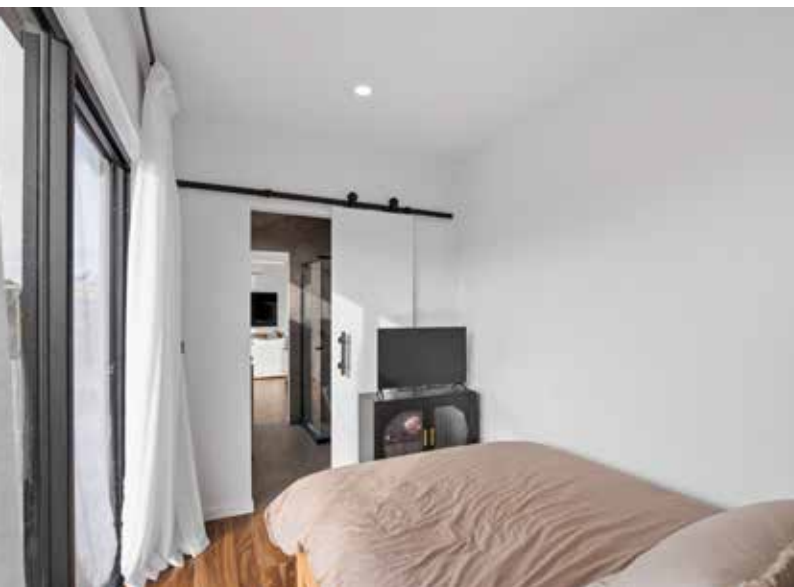

Double Story Deluxe