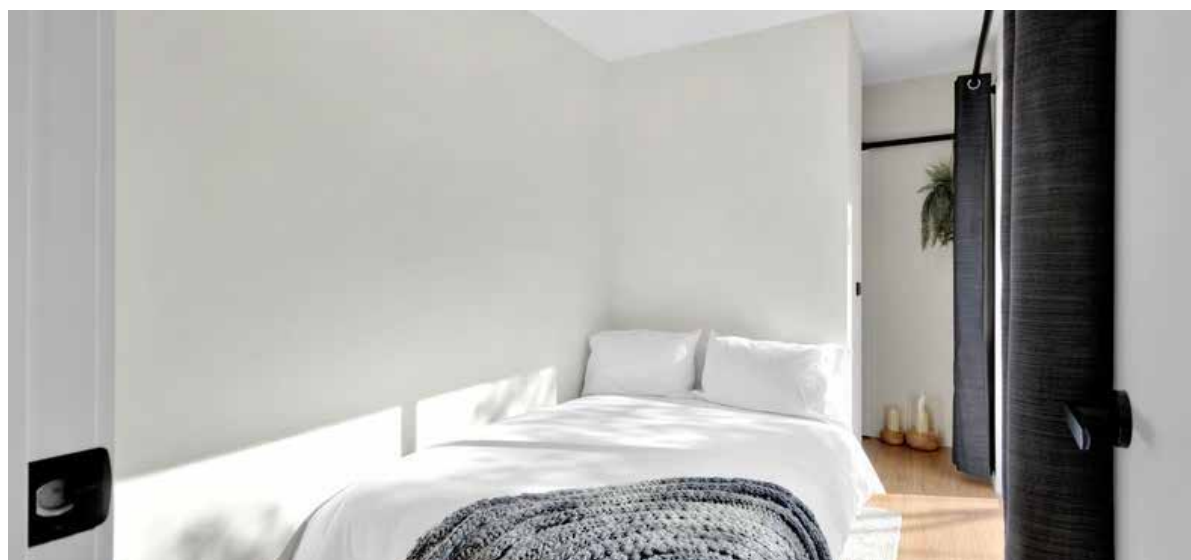

Urban Deluxe