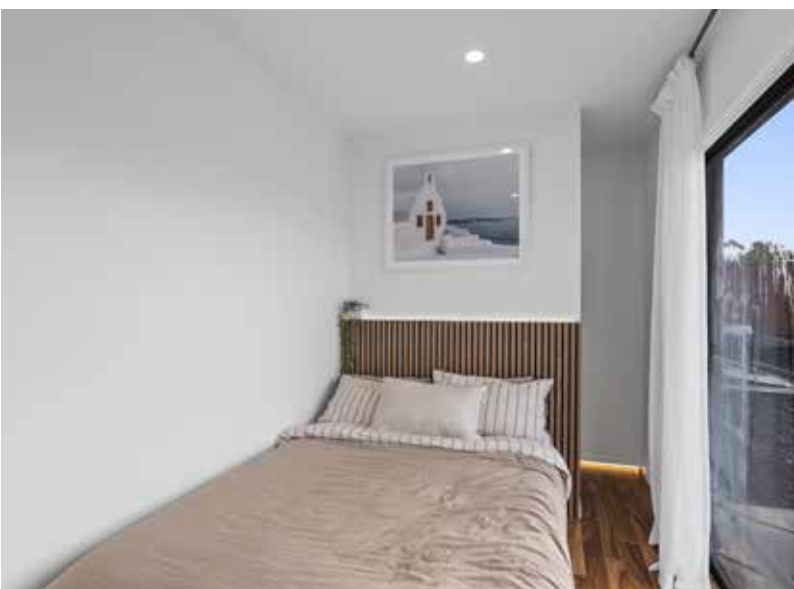

Urban Deluxe2.0