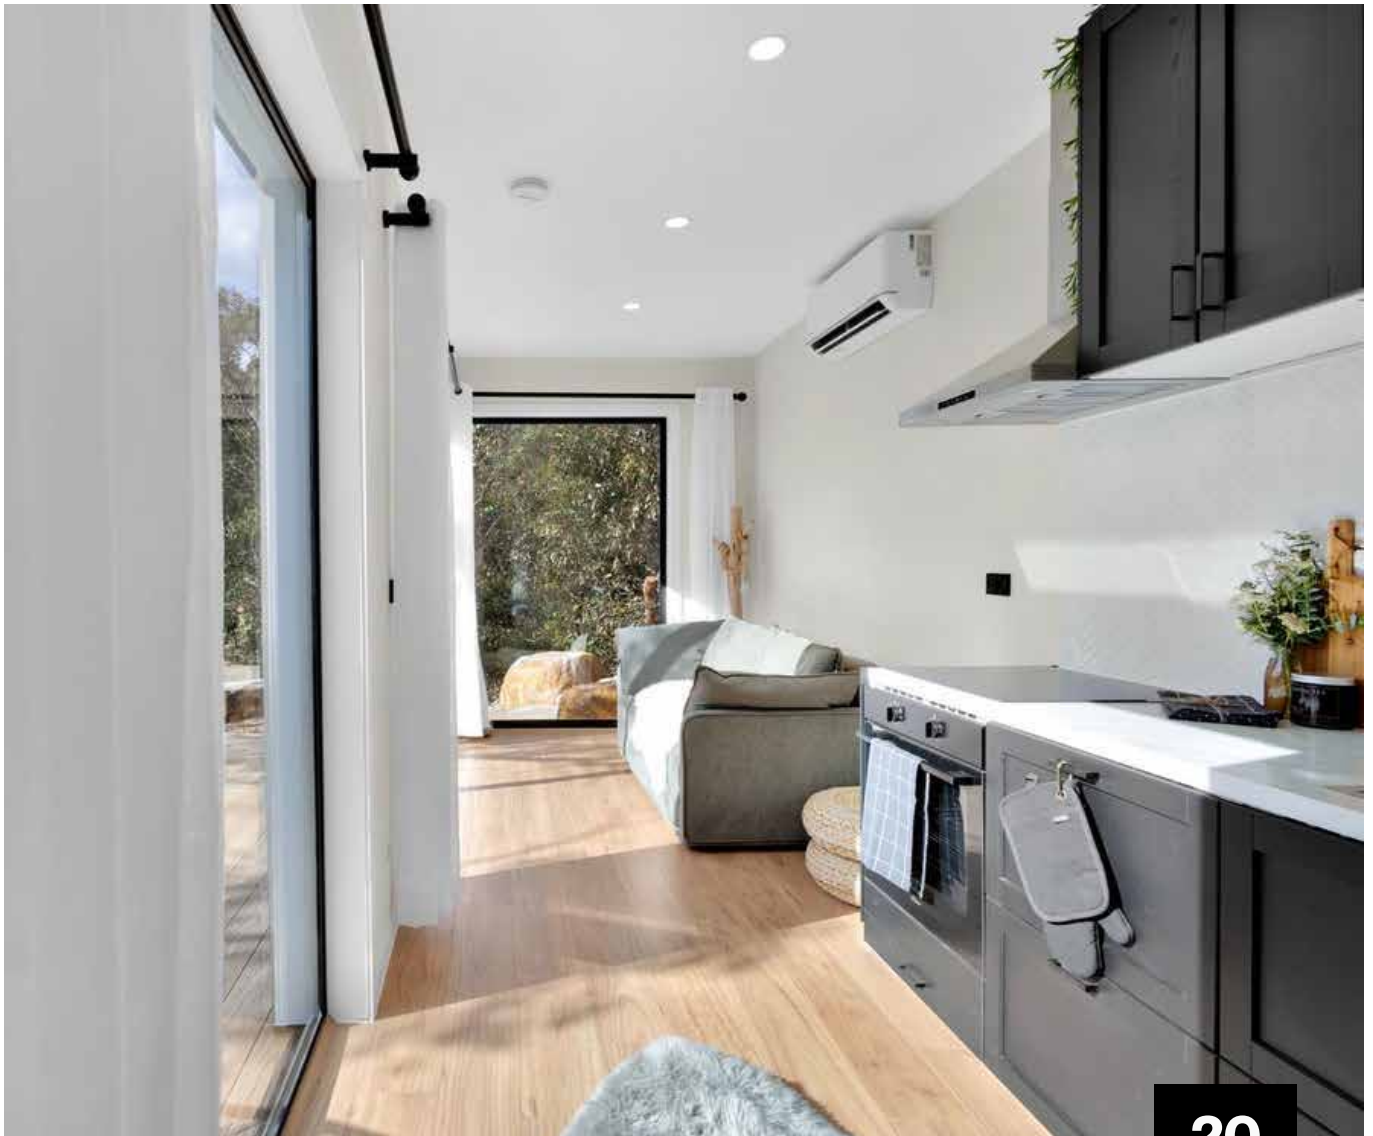

TINY HOME CATALOG