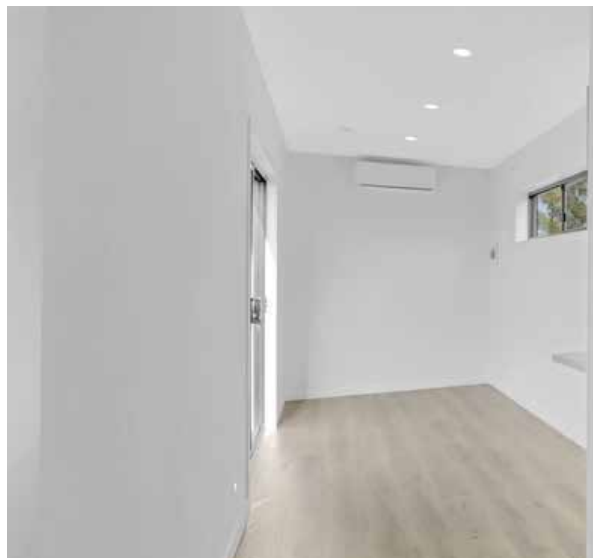

The Ultimate Tiny Home