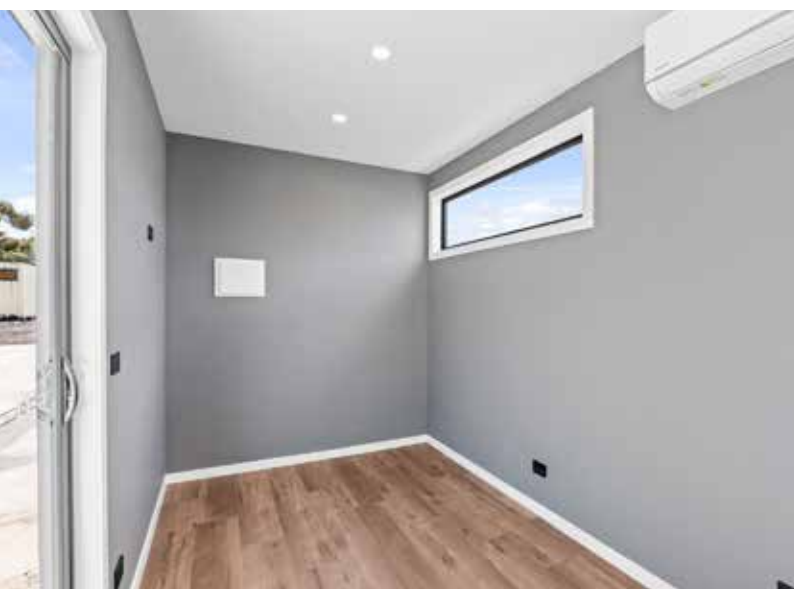

The Retreat