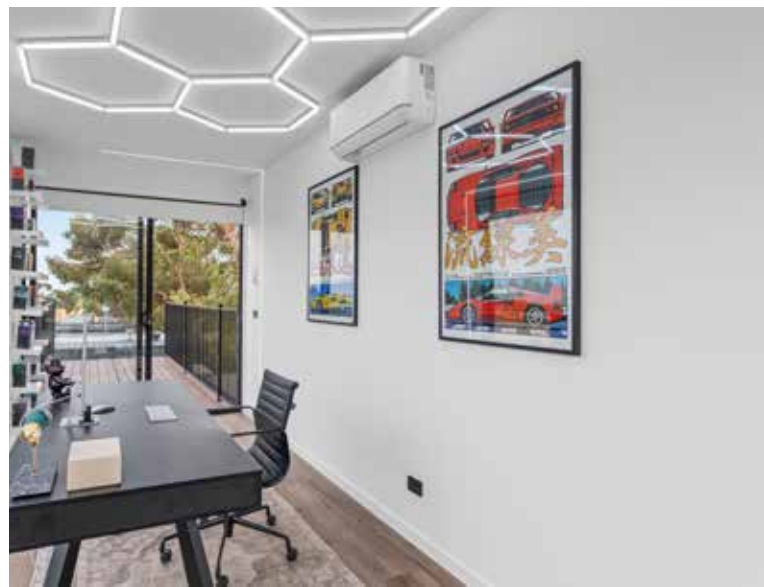

Portable Office