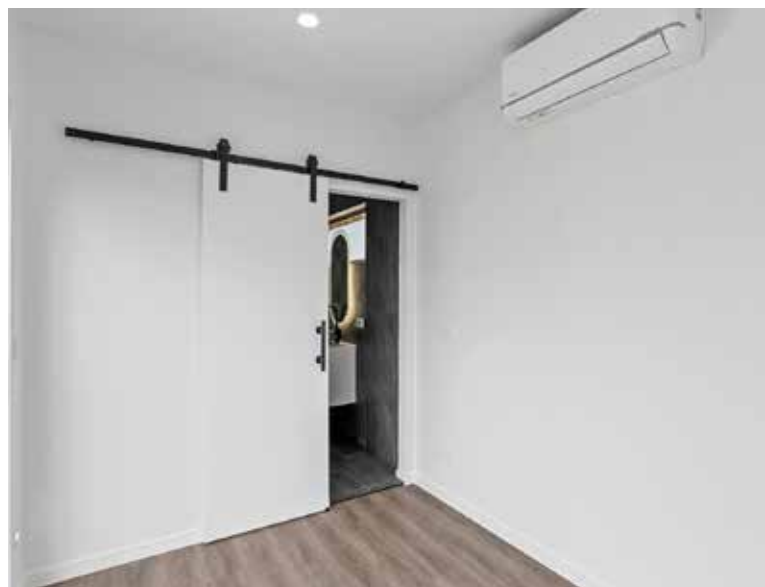

Double Container