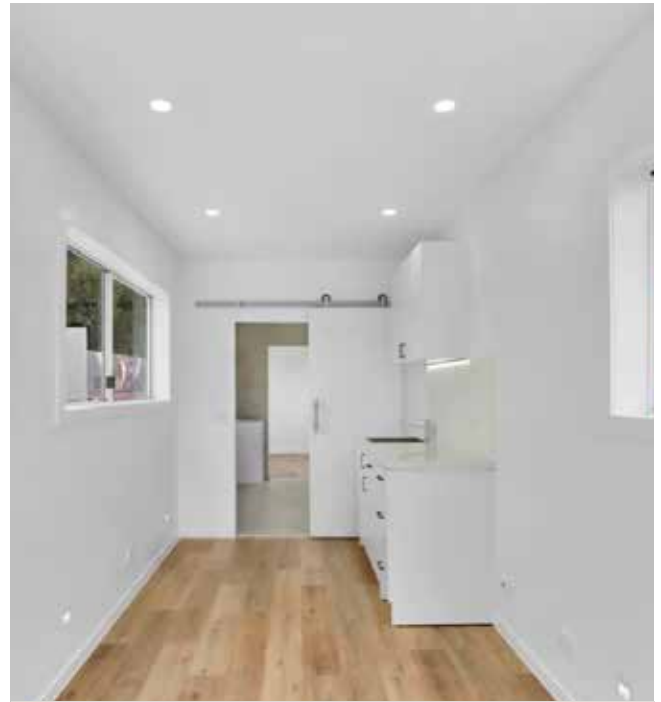

Eco Deluxe

$70,000